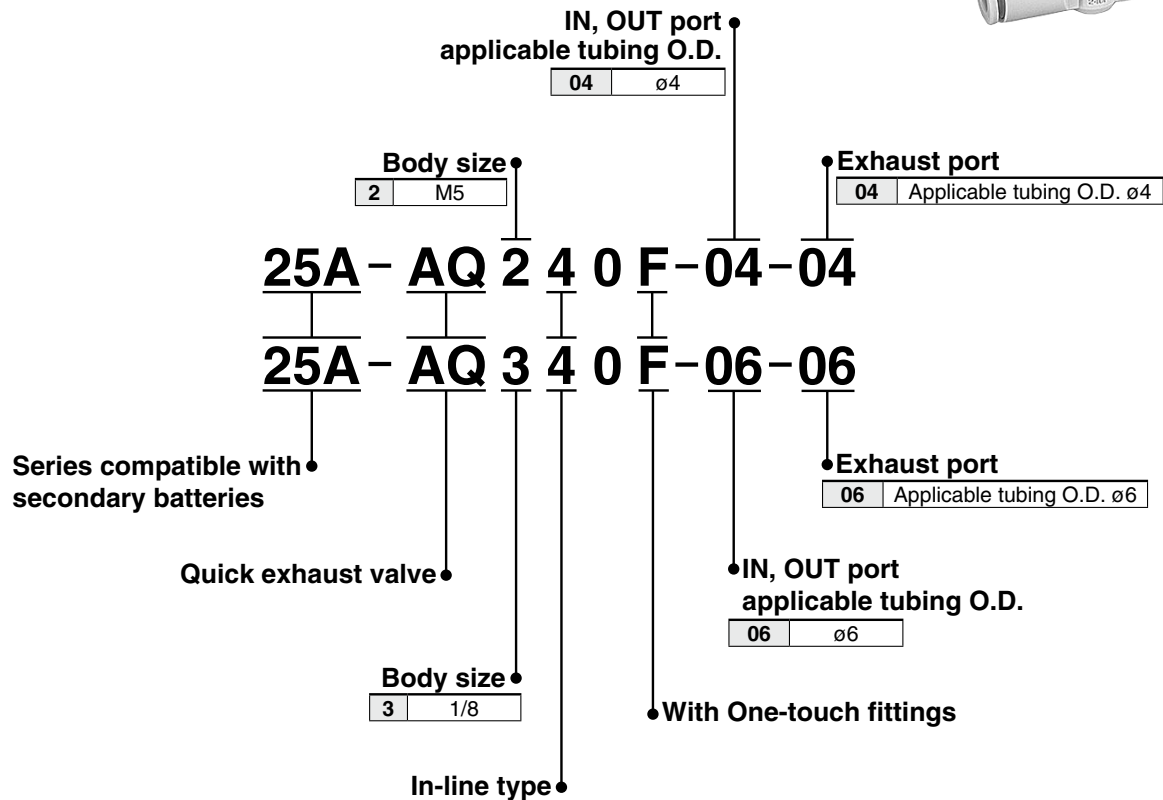

## How to Order

\* The 25A- series specifications and dimensions are the same as those of the standard model.

[Click here for details.](#)

Directional Control Valves

Air Cylinders

Related Products

Rotary Actuators

## How to Order

**Straight type**

**25A - AKH 04 - 00**

Series compatible with secondary batteries

Applicable tubing O.D.  
Metric size

04	ø4
06	ø6
08	ø8
10	ø10
12	ø12

\* The 25A- series specifications and dimensions are the same as those of the standard model.

### Applicable Tubing

Tubing material	FEP, PFA, Nylon, Soft nylon, Polyurethane
-----------------	---

\* The 25A- series specifications and dimensions are the same as those of the standard model.

[Click here for details.](#)